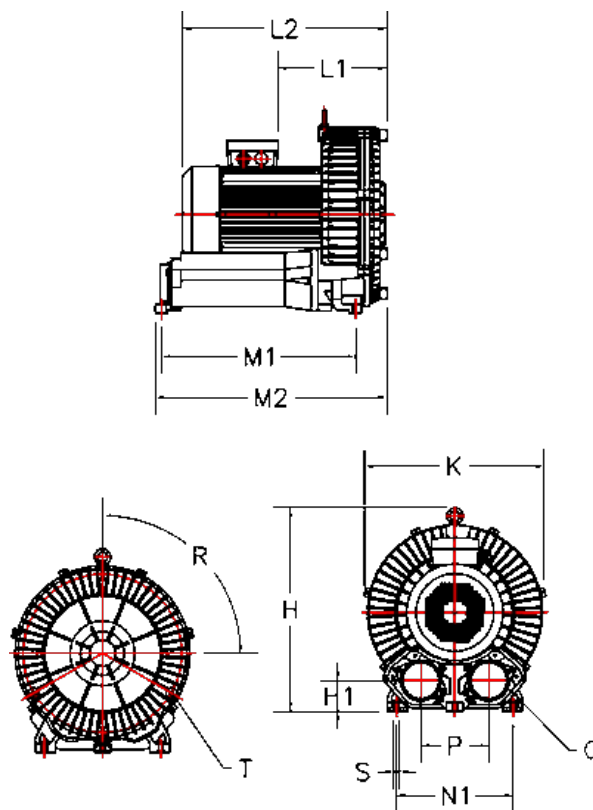

# Data Sheet

Article number: 2761091990011

Description: KLEEblower KB919 9/11 kW  
3x230/400V 50/60Hz Single stage with Klixon/built in bimetal switch

## Measures

H = 629	N1 = 360
H1 = 95	Noise level dB 50/60Hz = 76/81
K = 560	P = 210
L1 = 337	Q = 2-PF 4"
L2 = 631.5	R (degrees) = 3x120
M1 = 600	S = 6 x Ø16
M2 = 715	T = 3 - M12X1,75 - 15 dyb
N = 415	